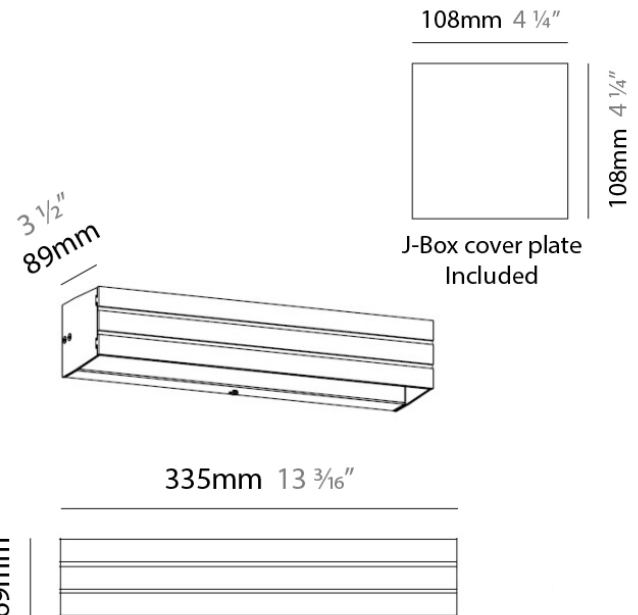

PARALLEL SURFACE

D93024

PROJECT	
TYPE	
NOTES	
QUANTITY	
DATE	

GENERAL

Series: Paral.Lel
Brand: Milan
Division: Design
Mounting Type: Surface
Mounting Location: Wall
Subcategory: Wall Effect

PHYSICAL

Shape: Rectangle
Length (mm): 335
Length (in): 13 3/16
Height (mm): 69
Height (in): 2 11/16
Extension (mm): 89
Extension (in): 3 1/2
Weight (kg): 1.63
Weight (lbs): 3.6
Fixture Material: Metal

ELECTRICAL

Number of Lamps: 3
Lamp Type: LED Retrofit
Lamp Shape: T4
Bulb Included: Bulb Not Included
Total Output Wattage (W): 6
Max. Wattage Per Lamp (W): 3
Lamp Base: G9
Input Voltage (V): 120

LED

OPTICAL

RATINGS AND CERTIFICATIONS

Certified By: CSA Certified to UL and CSA Standards
IP rating: IP20