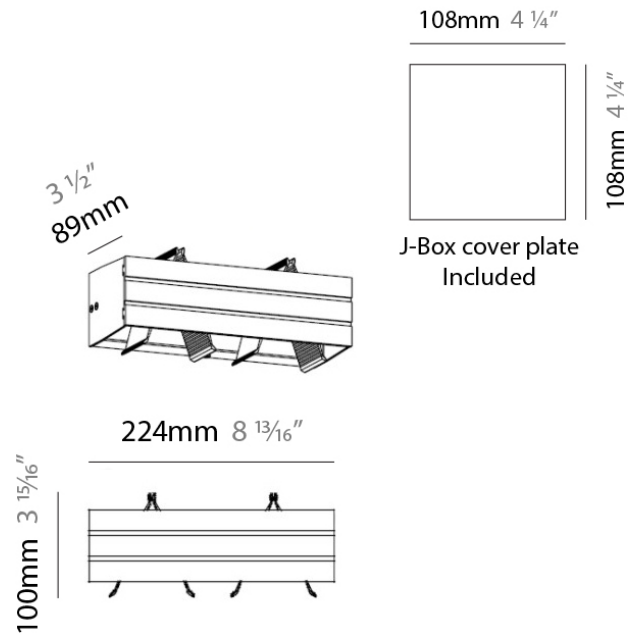

PARALLEL SURFACE

D93026

PROJECT	
TYPE	
NOTES	
QUANTITY	
DATE	

GENERAL

Series: Paral.Lel
Brand: Milan
Division: Design
Mounting Type: Surface
Mounting Location: Wall
Subcategory: Wall Effect

PHYSICAL

Shape: Rectangle
Length (mm): 224
Length (in): 8 ¹³/₁₆
Height (mm): 100
Height (in): 3 ¹⁵/₁₆
Extension (mm): 89
Extension (in): 3 ¹/₂
Weight (kg): 1.23
Weight (lbs): 2.7
Fixture Material: Metal

ELECTRICAL

Number of Lamps: 2
Lamp Type: LED Retrofit
Lamp Shape: T4
Bulb Included: Bulb Not Included
Total Output Wattage (W): 3
Max. Wattage Per Lamp (W): 3
Lamp Base: G9
Input Voltage (V): 120

LED

OPTICAL

RATINGS AND CERTIFICATIONS

Certified By: CSA Certified to UL and CSA Standards
IP rating: IP20