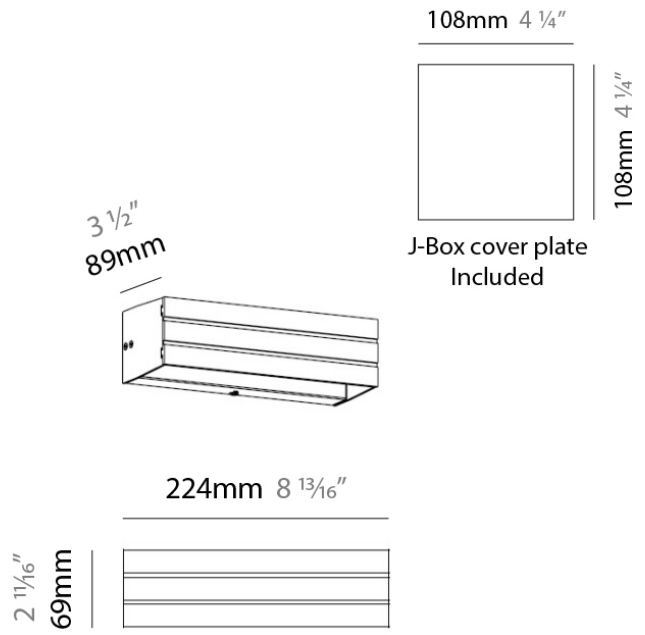

PARALLEL SURFACE

D93023

PROJECT	
TYPE	
NOTES	
QUANTITY	
DATE	

GENERAL

Series: Paral.Lel
Brand: Milan
Division: Design
Mounting Type: Surface
Mounting Location: Wall
Subcategory: Wall Effect

PHYSICAL

Shape: Rectangle
Length (mm): 224
Length (in): $8 \frac{13}{16}$
Height (mm): 69
Height (in): $2 \frac{11}{16}$
Extension (mm): 89
Extension (in): $3 \frac{1}{2}$
Weight (kg): 1.23
Weight (lbs): 2.7
Fixture Material: Metal

ELECTRICAL

Number of Lamps: 2
Lamp Type: LED Retrofit
Lamp Shape: T4
Bulb Included: Bulb Not Included
Total Output Wattage (W): 6
Max. Wattage Per Lamp (W): 3
Lamp Base: G9
Input Voltage (V): 120

LED

OPTICAL

RATINGS AND CERTIFICATIONS

Certified By: CSA Certified to UL and CSA Standards
IP rating: IP20