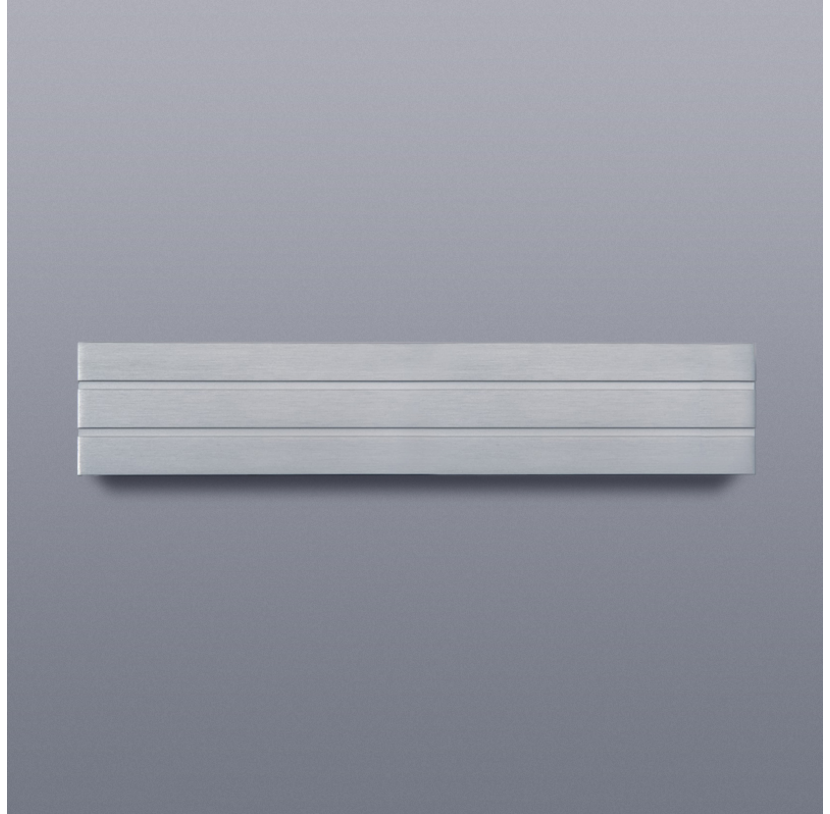

PARALLEL SURFACE

D93024

GENERAL

Series: Paral.Lel
Brand: Milan
Division: Design
Mounting Type: Surface
Mounting Location: Wall
Subcategory: Wall Effect

PHYSICAL

Shape: Rectangle
Length (mm): 335
Length (in): 13 ³/₁₆"
Height (mm): 69
Height (in): 2 ¹¹/₁₆"
Extension (mm): 89
Extension (in): 3 ¹/₂"
Weight (kg): 1.63
Weight (lbs): 3.6
Fixture Material: Metal

ELECTRICAL

Number of Lamps: 3
Lamp Type: LED Retrofit
Lamp Shape: T4
Bulb Included: Bulb Not Included
Total Output Wattage (W): 6
Max. Wattage Per Lamp (W): 3
Lamp Base: G9
Input Voltage (V): 120

LED

OPTICAL

RATINGS AND CERTIFICATIONS

Certified By: CSA Certified to UL and CSA Standards
IP rating: IP20

PROJECT
TYPE
NOTES
QUANTITY
DATE