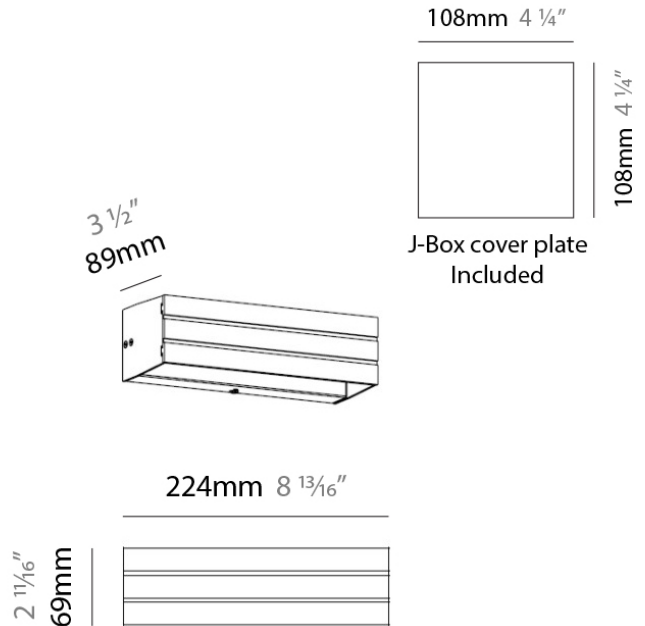

PARALLEL SURFACE

D93023

PROJECT	
TYPE	
NOTES	
QUANTITY	
DATE	

GENERAL

Series: Paral.Lel
Brand: Milan
Division: Design
Mounting Type: Surface
Mounting Location: Wall
Subcategory: Wall Effect

PHYSICAL

Shape: Rectangle
Length (mm): 224
Length (in): 8 ¹³/₁₆
Height (mm): 69
Height (in): 2 ¹¹/₁₆
Extension (mm): 89
Extension (in): 3 ¹/₂
Weight (kg): 1.23
Weight (lbs): 2.7
Fixture Material: Metal

ELECTRICAL

Number of Lamps: 2
Lamp Type: LED Retrofit
Lamp Shape: T4
Bulb Included: Bulb Not Included
Total Output Wattage (W): 6
Max. Wattage Per Lamp (W): 3
Lamp Base: G9
Input Voltage (V): 120

LED

OPTICAL

RATINGS AND CERTIFICATIONS

Certified By: CSA Certified to UL and CSA Standards
IP rating: IP20